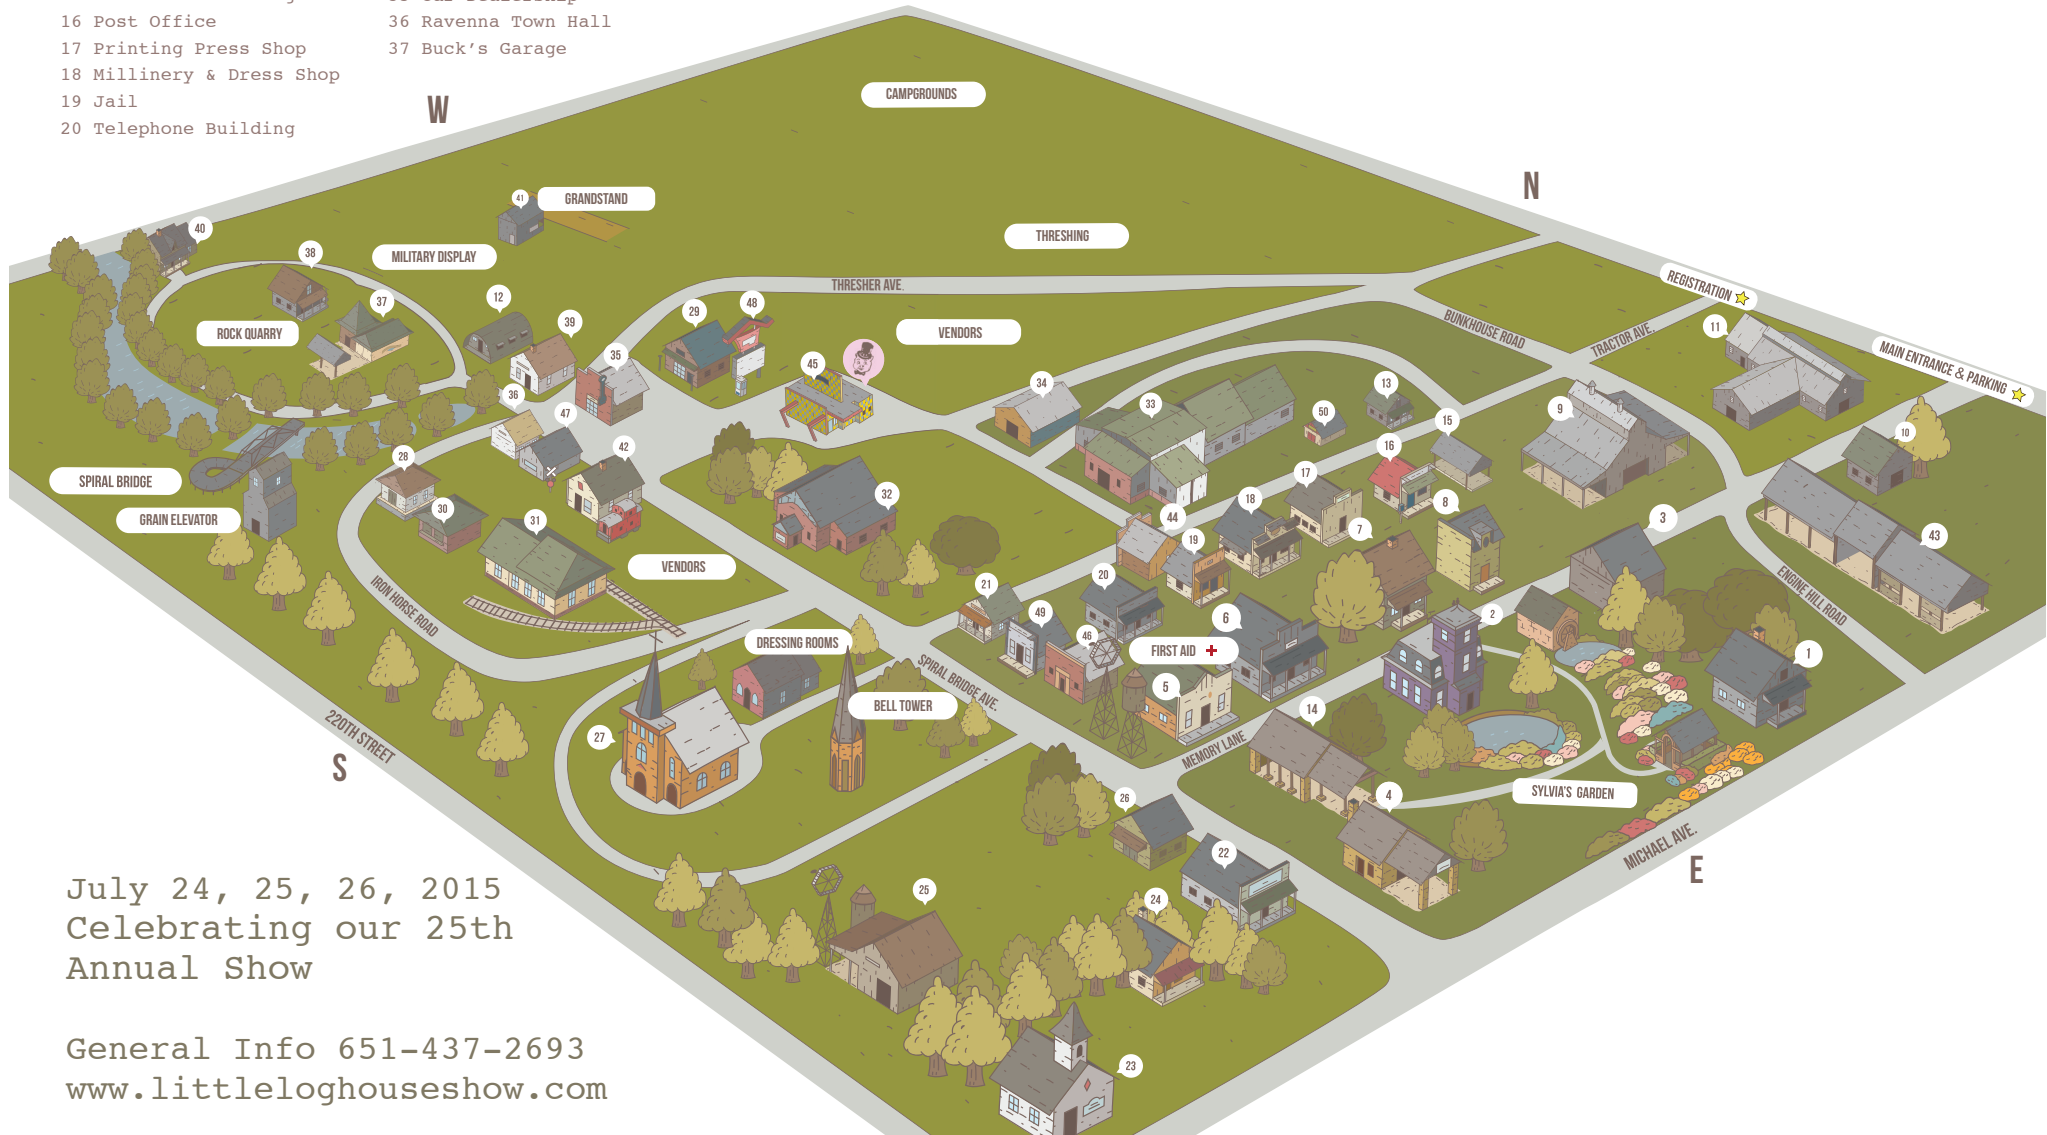

- 1 Little Log House
- 2 Hall House
- 3 Storage Building
- 4 Blacksmith Shop
- 5 First Aid & Information
- 6 Four Corners Saloon
- 7 Grinsted Log House
- 8 Egtvedt House
- 9 Vendor Barn
- 10 Kenyon Power Plant
- 11 Engine Shed
- 12 Quonset Hut
- 13 Belle Creek Schoolhouse
- 14 Village Pavilion
- 15 Entertainment Stage
- 16 Post Office
- 17 Printing Press Shop
- 18 Millinery & Dress Shop
- 19 Jail
- 20 Telephone Building

- 21 U.S. Land Office
- 22 General Store
- 23 Schoolhouse
- 24 Butcher Shop
- 25 Livery Stable
- 26 Fire Hall
- 27 Historic St. Boniface Church
- 28 Freight House
- 29 Ford Garage S
- 30 Root Beer Stand
- 31 Federal Dam Depot
- 32 Little Log House Village Hall
- 33 Implement Dealership
- 34 Vendor Building
- 35 Car Dealership
- 36 Ravenna Town Hall
- 37 Buck's Garage

- 38 Hoverstad House
- 39 Nininger Town Hall - Military Display
- 40 Haldor Johnson House
- 41 Track/Grandstand
- 42 Oscar's Junction & N.P. Caboose
- 43 Sawmill
- 44 Village Dental & Optical
- 45 Porky's Diner
- 46 Security State Bank
- 47 Meneely Bell
- 48 Cottage View Drive-In Sign
- 49 Red Wing Stoneware Company
- 50 Franzmeier Market

Little Log House Pioneer Village

July 24, 25, 26, 2015
Celebrating our 25th
Annual Show

General Info 651-437-2693
www.littleloghouseshow.com